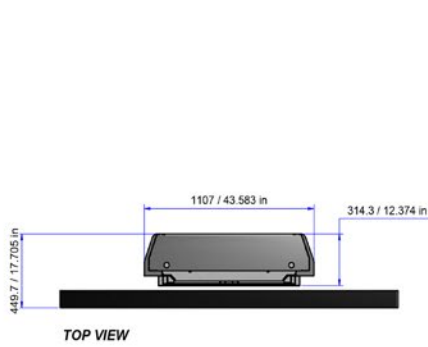

DIMENSIONS

Call 800.285.8315 or visit AVTEQ.net