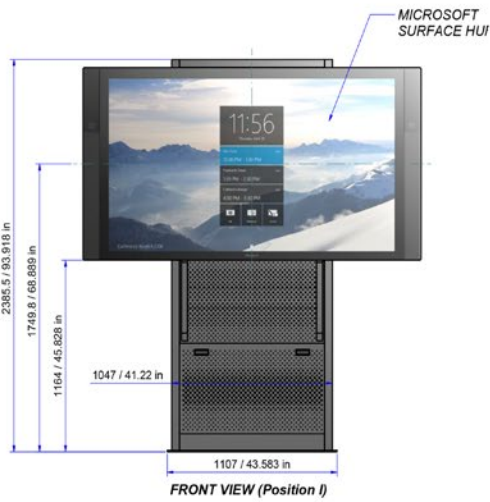

DIMENSIONS

Call 800.285.8315 or visit AVTEQ.net