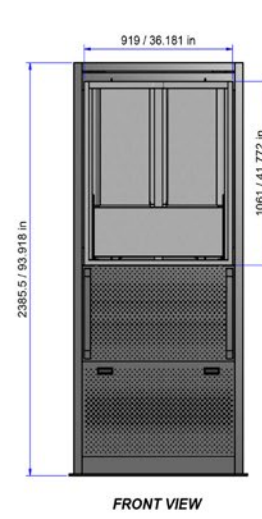

DIMENSIONS

Call 800.285.8315 or visit AVTEQ.net