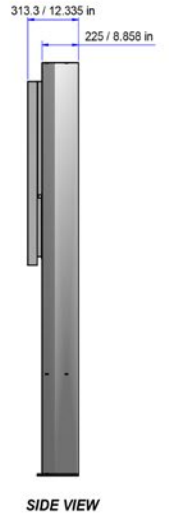

DIMENSIONS

Call 800.285.8315 or visit AVTEQ.net