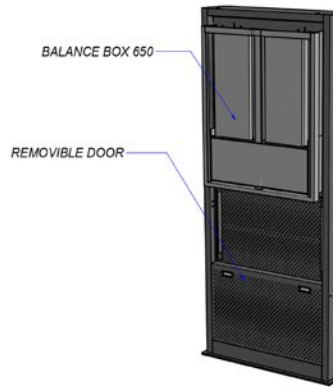

DIMENSIONS

Call 800.285.8315 or visit AVTEQ.net