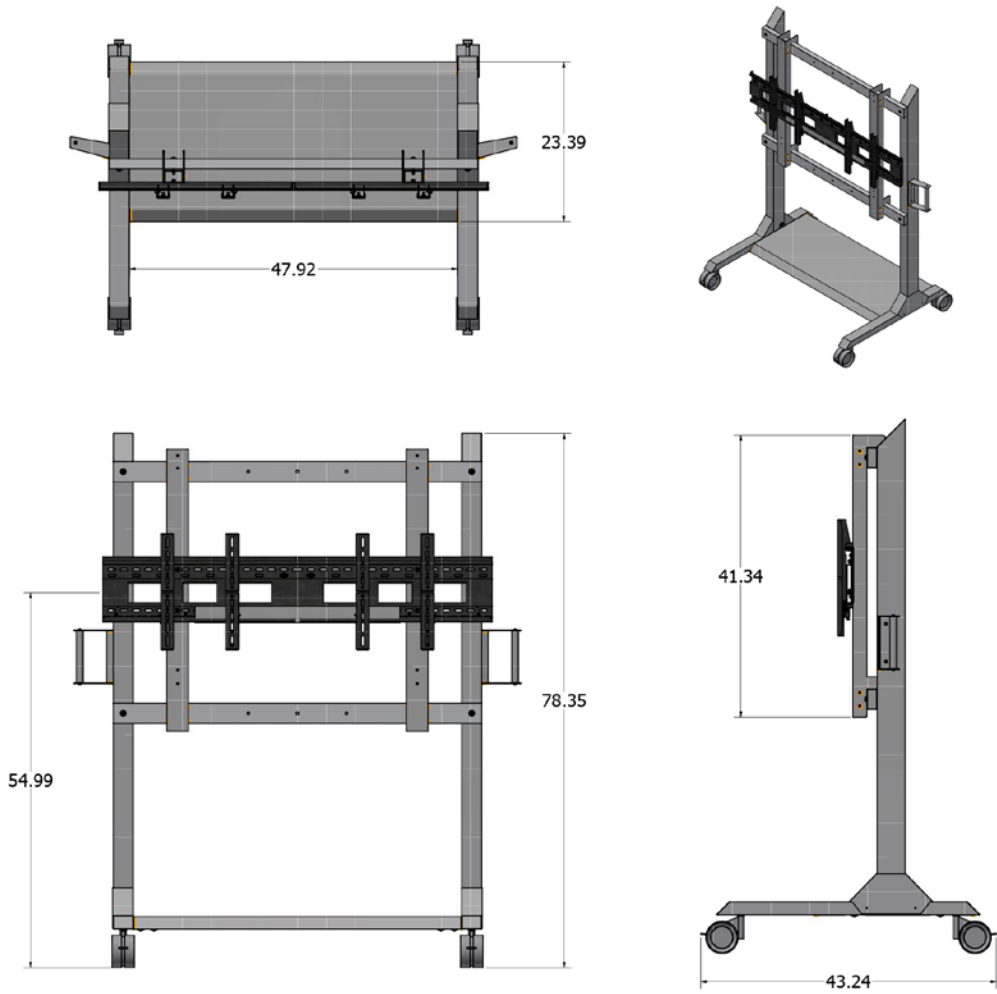

## Mobile cart for large displays

The MAX Cart is a reliable and dependable mobile stand for large displays and supports single displays up to 110 inches and interactive touch panels. The MAX Cart is designed to support a single display up to 325 lbs and provides our universal display mount. The side handles provide maximum stability and ease when moving the cart across various flooring.

### FEATURES

- Supports single 110 inch display or up to 325 lbs.
- Universal display mount
- Side handles for easy maneuverability
- 6-port surge protector
- Black powder coat finish
- 100% solid steel construction
- TAA-Compliant - meets the needs of U.S. Government projects

# DIMENSIONS

## SPECIFICATIONS

Part Number	MAX-CART
Display Sizes	Up to 110 Inches
Dimensions (HxWxD)	
Cart	78 x 48 x 43 Inches (1981 x 1219 x 1092 mm)
Load Capacity	325 lbs.