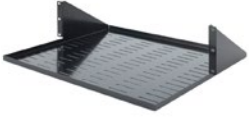

ACCESSORIES

Accessory Shelf
RPS-AS5