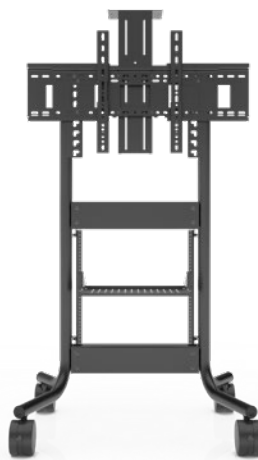

RPS-500

Fixed height mobile stand

The RPS-500 mobile display stand provides the stability and flexibility required for today's videoconferencing needs. The RPS-500 supports a 40-82 inch single display or 40-70 inch dual displays. The adjustable rack shelf provides 10RU of space and the adjustable-height camera shelf allows maximum control to position the camera above or below the display.

The RPS-500 also supports the Cisco® Board 55, Pro 55, 70, and Pro 75. The RPS-500 also offers an adjustable-height mounting model as part of AVTEQ's DynamiQ™ series.

FEATURES

RPS-500S-BASIC

- Universal VESA mount supports single display up to 82 inches
- 5 inch casters, two locking
- 6-port surge protector
- Cable management features
- 100% solid steel construction

RPS-500S | RPS-500L (Includes all BASIC features)

- 10RU
- One adjustable height rack shelf
- Universal VESA mount supports single 45-82 inch display or dual 45-70 inch displays
- Adjustable camera shelf

The RPS-500 ships unassembled, palletized

* Contact your AVTEQ sales rep for displays to confirm compatibility.

RPS-500L

RPS-500S