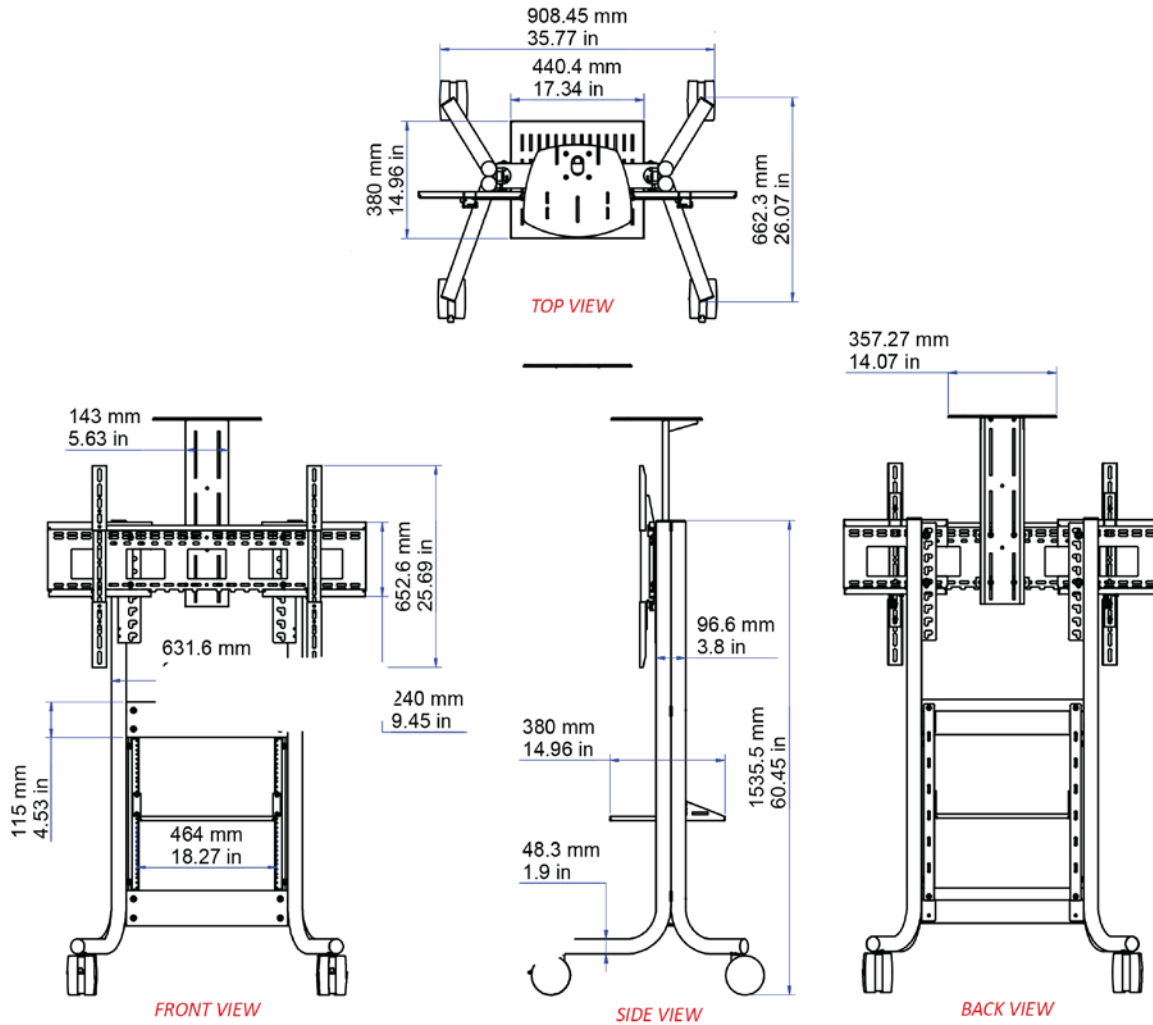

#### RPS-500S-BASIC

- Universal VESA mount supports single display up to 82 inches
- 5 inch casters, two locking
- 6-port surge protector
- Cable management features
- 100% solid steel construction

#### RPS-500S | RPS-500L (Includes all BASIC features)

- 10RU
- One adjustable height rack shelf
- Universal VESA mount supports single 45-82 inch display or dual 45-70 inch displays
- Adjustable camera shelf

## DIMENSIONS

## SPECIFICATIONS

Part Number	Single Display: RPS-500S   RPS-500SBASIC Dual Display: RPS-500L Cisco Webex Board 55/Pro 55: RPS-500-CSB55 Cisco Webex Board 70/Pro 75: RPS-500-CSB70
Display Sizes	Single 40-82 inch or dual 40-70 inch
Dimensions (HxWxD)	
Cart	61 x 37 x 26 Inches (1549.4 x 939.8 x 660.4 mm)
Rack Shelf	17.3 x 15 x 3.5 Inches (439.42 x 381 x 88.9 mm)
Camera Shelf	23.7 x 8.7 x 5.9 Inches (601.98 x 220.98 x 149.86 mm)
Rack Space	10RU (no rack space for RPS-500BASIC)
Load Capacity	250 lbs.