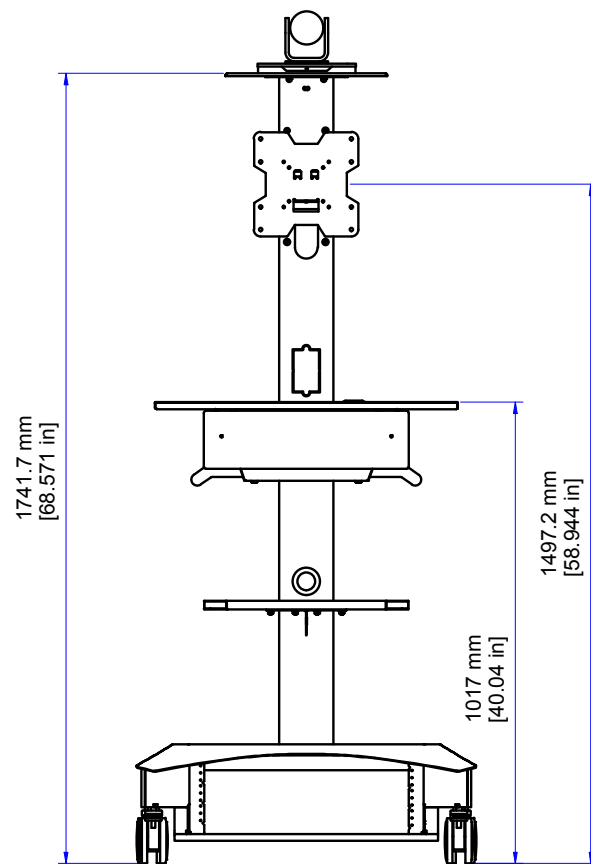

AVTEQ®

TMP 200

DIMENSIONAL UNITS
MILIMETERS [INCHES]

THIS IS A DIMENSIONAL DRAWING
SOME DETAILS COULD CHANGE ON FINAL PRODUCT

Handle

6

5

4

3

2

1