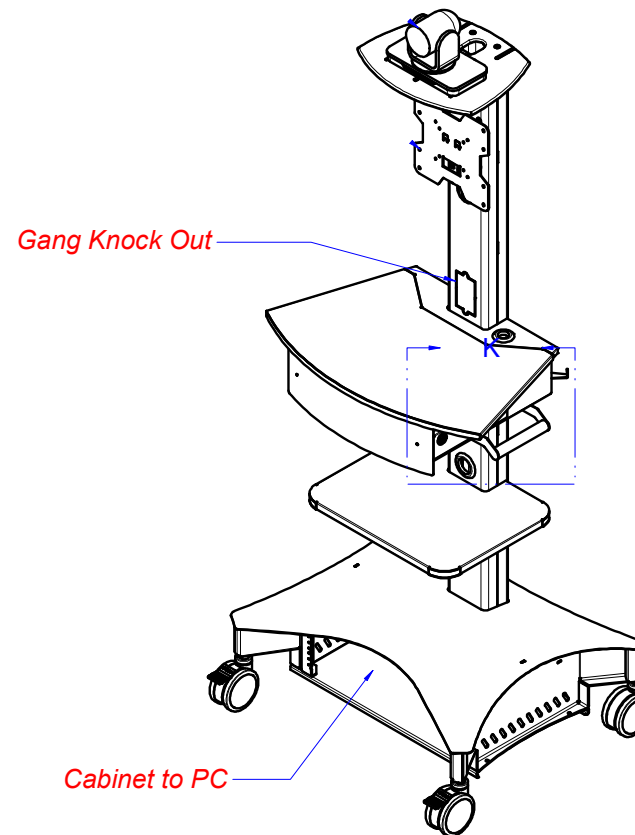

AVTEQ®

TMP 200

DIMENSIONAL UNITS
MILIMETERS [INCHES]

THIS IS A DIMENSIONAL DRAWING
SOME DETAILS COULD CHANGE ON FINAL PRODUCT

Handle

6

5

4