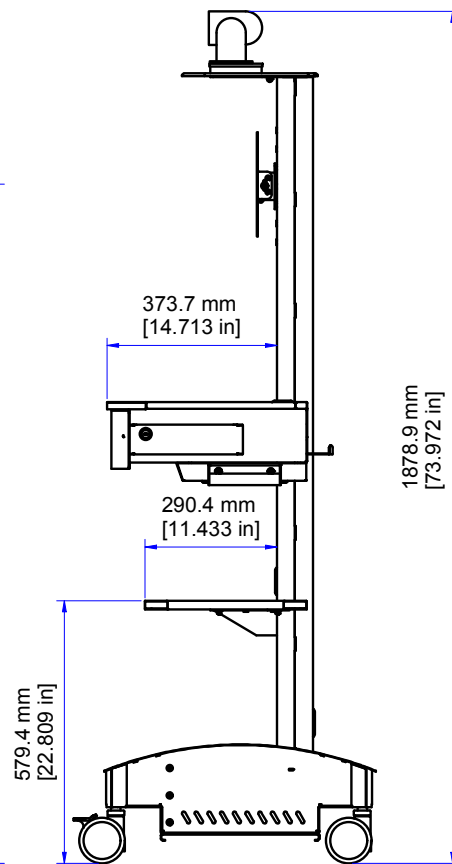

AVTEQ®

TMP 200

DIMENSIONAL UNITS
MILIMETERS [INCHES]

THIS IS A DIMENSIONAL DRAWING
SOME DETAILS COULD CHANGE ON FINAL PRODUCT

Handle

6

5

4

3

2

1