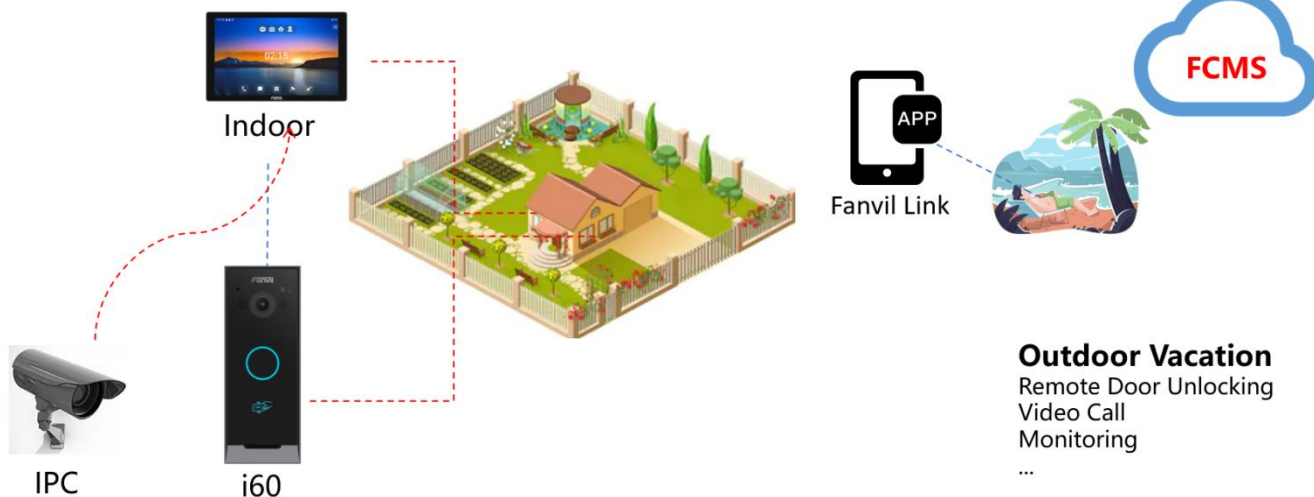

Fanvil i60 SIP Door Phone

Description

The i60 is a compact SIP door phone with a speed dial button and an IP65 rating for indoor and outdoor use. It supports various door-opening methods such as password, Bluetooth, IC/ID card, and DTMF Code for streamlined access management and is equipped with a 2 mega-pixel camera for audio and video communication. Compatible with SIP and ONVIF, it integrates with security systems and is ideal for villas, apartments, and communities.

Main Features

1 speed dial button

Equipped with a 2 mega-pixel HDR high-definition camera, it provides clearer imaging

IP65 high protection rating with wide temperature rate from -40°C to 70°C, suitable for harsh outdoor environments

Rich interfaces for security device connectivity

Supports the standard ONVIF protocol, providing high flexibility and excellent compatibility

Fanvil Technology Co., LTD

Add: 10F, Block A, Dualshine Global Science Innovation Center, Honglang North 2nd Road, Bao'An District, Shenzhen, China

Phone: 0755-26402199 E-mail: sales@fanvil.com Web: www.fanvil.com

Specifications

Panel Type	Multi-apartment, Community, Villa
Keyboard	1 Speed-dial Button
Body	ABS+PC
Colors	Panel: black, Housing: Gunmetal
Sensor	1/2.9-inch, CMOS
Camera	2 Mpx, Support infrared
Viewing Angle	140°(FOV) 100°(Horizontal) 57°(Vertical)
Output video	H.264 (Baseline, Main Profile)
Light Sensitivity	0.1Lux
Card Storage	1,0000
Power Consumption	PoE:1.63~6.93W Adapter: 1.51~6.16W
Power Supply	DC 12V / 1A PoE 802.3af Class 3
Working Temperature	-40°C~+70°C
Storage temperature	-40°C~+70°C
Size of the Panel (LWH)	50*130*30mm
IP / IK Level	IP65
Installation	Wall-mounted Rain cover