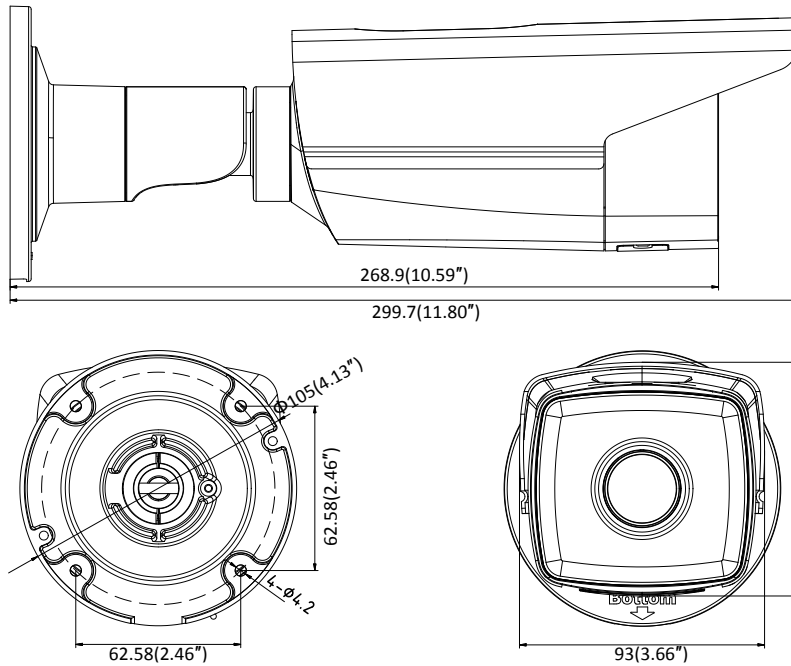

Dimensions

Unit: mm (inch)

Accessory

DS-1260ZJ
Junction Box

Distributed by

HIKVISION

Headquarters

No.555 Qianmo Road, Binjiang District,
Hangzhou 310051, China
T +86-571-8807-5998
overseasbusiness@hikvision.com

Hikvision USA
T +1-909-895-0400
sales.usa@hikvision.com

Hikvision Australia
T +61-2-8599-4233
salesau@hikvision.com

Hikvision India
T +91-22-28469900
sales@pramahikvision.com

Hikvision Canada
T +1-866-200-6690
sales.canada@hikvision.com

Hikvision Thailand
T +662-275-9949
sales.thailand@hikvision.com

Hikvision Europe
T +31-23-5542770
sales.eu@hikvision.com

Hikvision Italy
T +39-0438-6902
info.it@hikvision.com

Hikvision Brazil
T +55 11 3318-0050
Latam.support@hikvision.com

Hikvision Turkey
T +90 (216)521 7070- 7074
sales.tr@hikvision.com

Hikvision Malaysia
T +601-7652-2413
sales.my@hikvision.com

Hikvision UK & Ireland
T +01628-902140
sales.uk@hikvision.com

Hikvision South Africa
Tel: +27 (10) 0351172
sale.africa@hikvision.com

Hikvision France
T +33(0)1-85-330-450
info.fr@hikvision.com

Hikvision Kazakhstan
T +7-727-9730667
nikia.panfilov@hikvision.ru

Hikvision Vietnam
T +84-974270888
sales.vt@hikvision.com

Hikvision UAE
T +971-4-4432090
salesme@hikvision.com

Hikvision Singapore
T +65-6684-4718
sg@hikvision.com

Hikvision Spain
T +34-91-737-16-55
info.es@hikvision.com

Hikvision Tashkent
T +99-87-1238-9438
uzb@hikvision.ru

Hikvision Hong Kong
T +852-2151-1761
info.hk@hikvision.com

Hikvision Russia
T +7-495-669-67-99
sateru@hikvision.com

Hikvision Korea
T +82-(0)31-731-8817
sales.korea@hikvision.com

Hikvision Poland
T +48-22-460-01-50
info.pl@hikvision.com

Hikvision Indonesia
T +62-21-2933759
Sales.Indonesia@hikvision.com

Hikvision Colombia
sales.colombia@hikvision.com