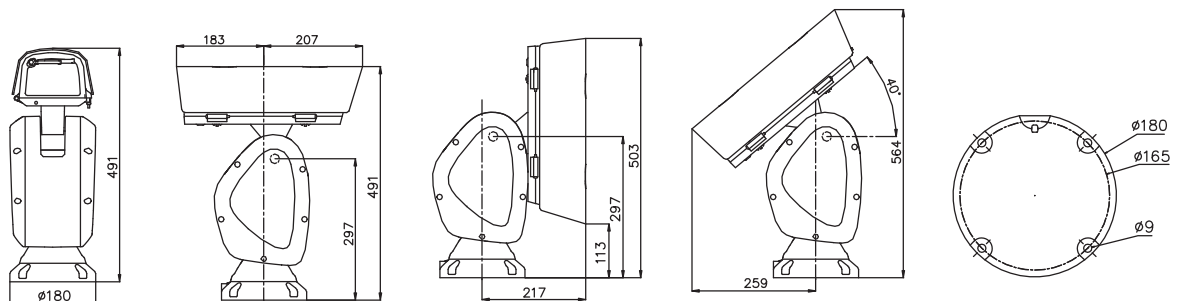

Available Models: DS-2DY9188-A

Dimensions

DS-2DY9188-A	
Camera Module	
Image Sensor	1/1.9" progressive scan CMOS
Max. Image Resolution	1920 x 1080
Minimum Illumination	Color: 0.002 lux @ f/1.5, AGC on; B/W: 0.0002 lux @ f/1.5, AGC on
Day/Night	ICR
Focus Mode	Auto/semiautomatic/manual
Shutter Speed	50 Hz: 1/1 to 1/30,000s; 60 Hz: 1/1 to 1/30,000s
S/N Ratio	>52 dB
Digital Zoom	16x
White Balance	Auto/manual /ATW/indoor/outdoor/daylight lamp/sodium lamp
AGC	Auto/manual
Lens	
Focal Length	5.7 mm to 205.2 mm, 36x
Angle of View	58.7° to 2.0° (wide-tele)
Min. Working Distance	10 mm to 1500 mm (wide-tele)
Aperture Range	f/1.5 to f/3.4
Image	
Main Stream	50 Hz: 25 fps (1920 × 1080), 25 fps (1280 × 960), 25 fps (1280 × 720) 60 Hz: 30 fps (1920 × 1080), 30 fps (1280 × 960), 30 fps (1280 × 720)
Sub Stream	50 Hz: 25 fps (704 × 576), 25 fps (352 × 288), 25 fps (176 × 144) 60 Hz: 30 fps (704 × 480), 30 fps (352 × 240), 30 fps (176 × 120)
Third Stream	50 Hz: 25 fps (1920 × 1080), 25 fps (1280 × 960), 25 fps (1280 × 720), 25 fps (704 × 576), 25 fps (352 × 288), 25 fps (176 × 144) 60 Hz: 30 fps (1920 × 1080), 30 fps (1280 × 960), 30 fps (1280 × 720), 30 fps (704 × 480), 30 fps (352 × 240), 30 fps (176 × 120)
Image Compression	H.264(baseline, main, high profile)/MJPEG/MPEG4
Audio Compression	G722.1/G.711ulaw/G.711alaw/MP2L2/G.726/PCM
SVC	Supported
Protocols	IPv4/IPv6,HTTP,HTTPS,802.1x,Qos,FTP,SMTP,UPnP,SNMP,DNS,DDNS,NTP,RTSP,RTP,TCP,UDP,IGMP,ICMP,DHCP,PPPoE
Standards	ONVIF, PSIA, CGI, Genetec
Others	Defog, EIS, privacy mask, 3D DNR, BLC, true WDR
Smart Features	
Smart Detection	Face detection, intrusion detection, line crossing detection, audio exception detection, region entrance detection, region exiting detection
ROI Encoding	24 areas with adjustable levels
Pan and Tilt	
Movement Range	Pan: 360° endless, tilt: +40° to -90°
Movement Speed	Pan: 0.1° to 100°/s, tilt: 0.1° to 40°/s
Number of Presets	256
Patrols	8 patrols, up to 32 presets per patrol
Patterns	4 patterns, with the recording time not less than 10 minutes per pattern
Power-off Memory	Supported
Park	Supported
Proportional Zoom	Supported
PTZ Position Display	On/Off
System Integration	
Menu	English
3D Positioning	Supported
Preset Freezing	Supported
Scheduled Task	Supported
Alarm I/O	7 alarm inputs, 2 alarm outputs, alarm linkage
Alarm Action	Preset/patrol/pattern/SD card recording/aux output/e-map on client
Audio I/O	1/1
Ethernet	10Base-T/100Base-TX, RJ-45 connector
CVBS Output	1.0 V _{p-p} /75 Ω, NTSC (or PAL) composite, BNC
RS-485	Half duplex, HIKVISION, Pelco-P, Pelco-D, self-adaptive
Onboard Storage	Built-in microSD/SDXC card slot, up to 128 GB, Edge recording
Simultaneous Live Views	Up to 20
User/Host Level	Up to 32 users, 3 levels: administrator, operator, and user
General	
Power	24 VAC, maximum 60 W
Working Temp./Humidity	-40° C to 65° C, humidity 90% or less
Protection Levels	IP66 standard, TVS 6,000 V lightning protection, surge protection, and voltage transient protection
Dimensions	7.09" x 19.33" x 15.35" (180 mm × 491 mm × 390 mm)
Weight (approximate)	33.07 lbs (15 kg)